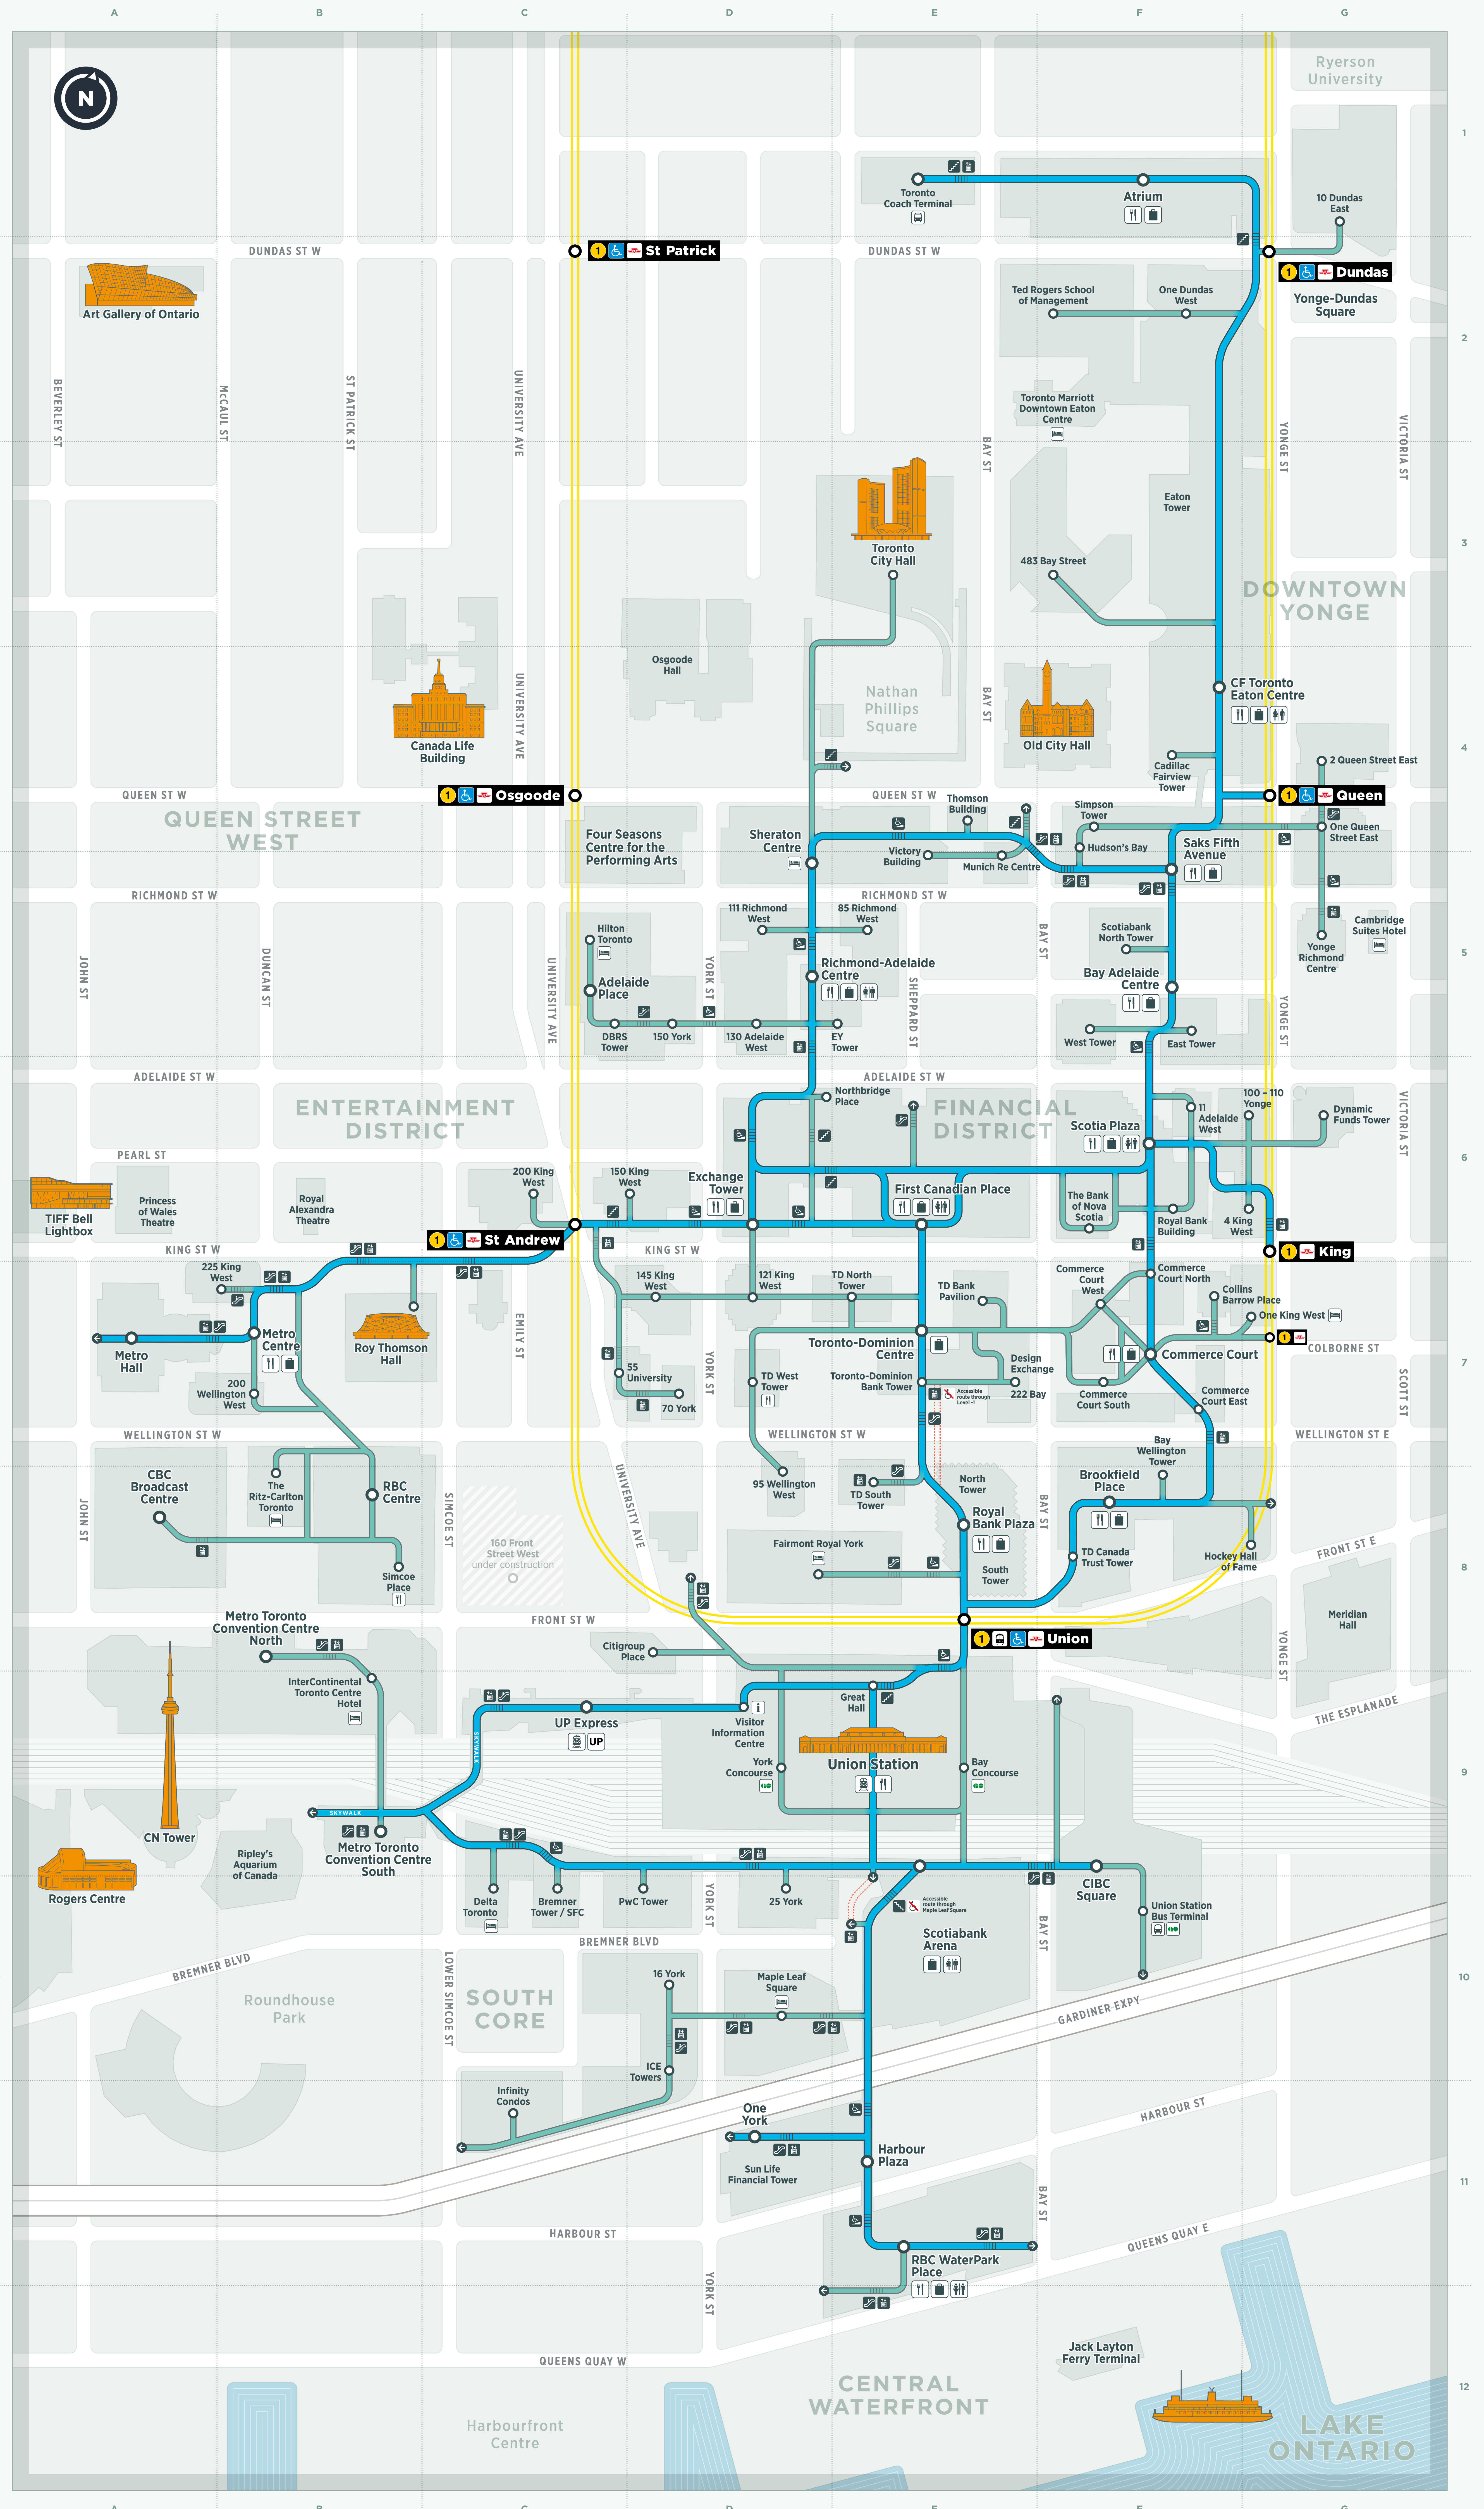

Map key

Toronto PATH

- Main PATH routes
- Connecting PATH routes
- - - Alternative accessible route
- Retail
- Food court
- Hotel
- Washrooms

Accessibility

- Stairs
- Escalator
- Accessible ramp
- Elevator
- Exit to street level
- No access (use alternative route)

Transit

- TTC subway
- Subway line
- GO regional rail/bus
- UP Express airport train
- Train station
- Barrier-free subway entrance