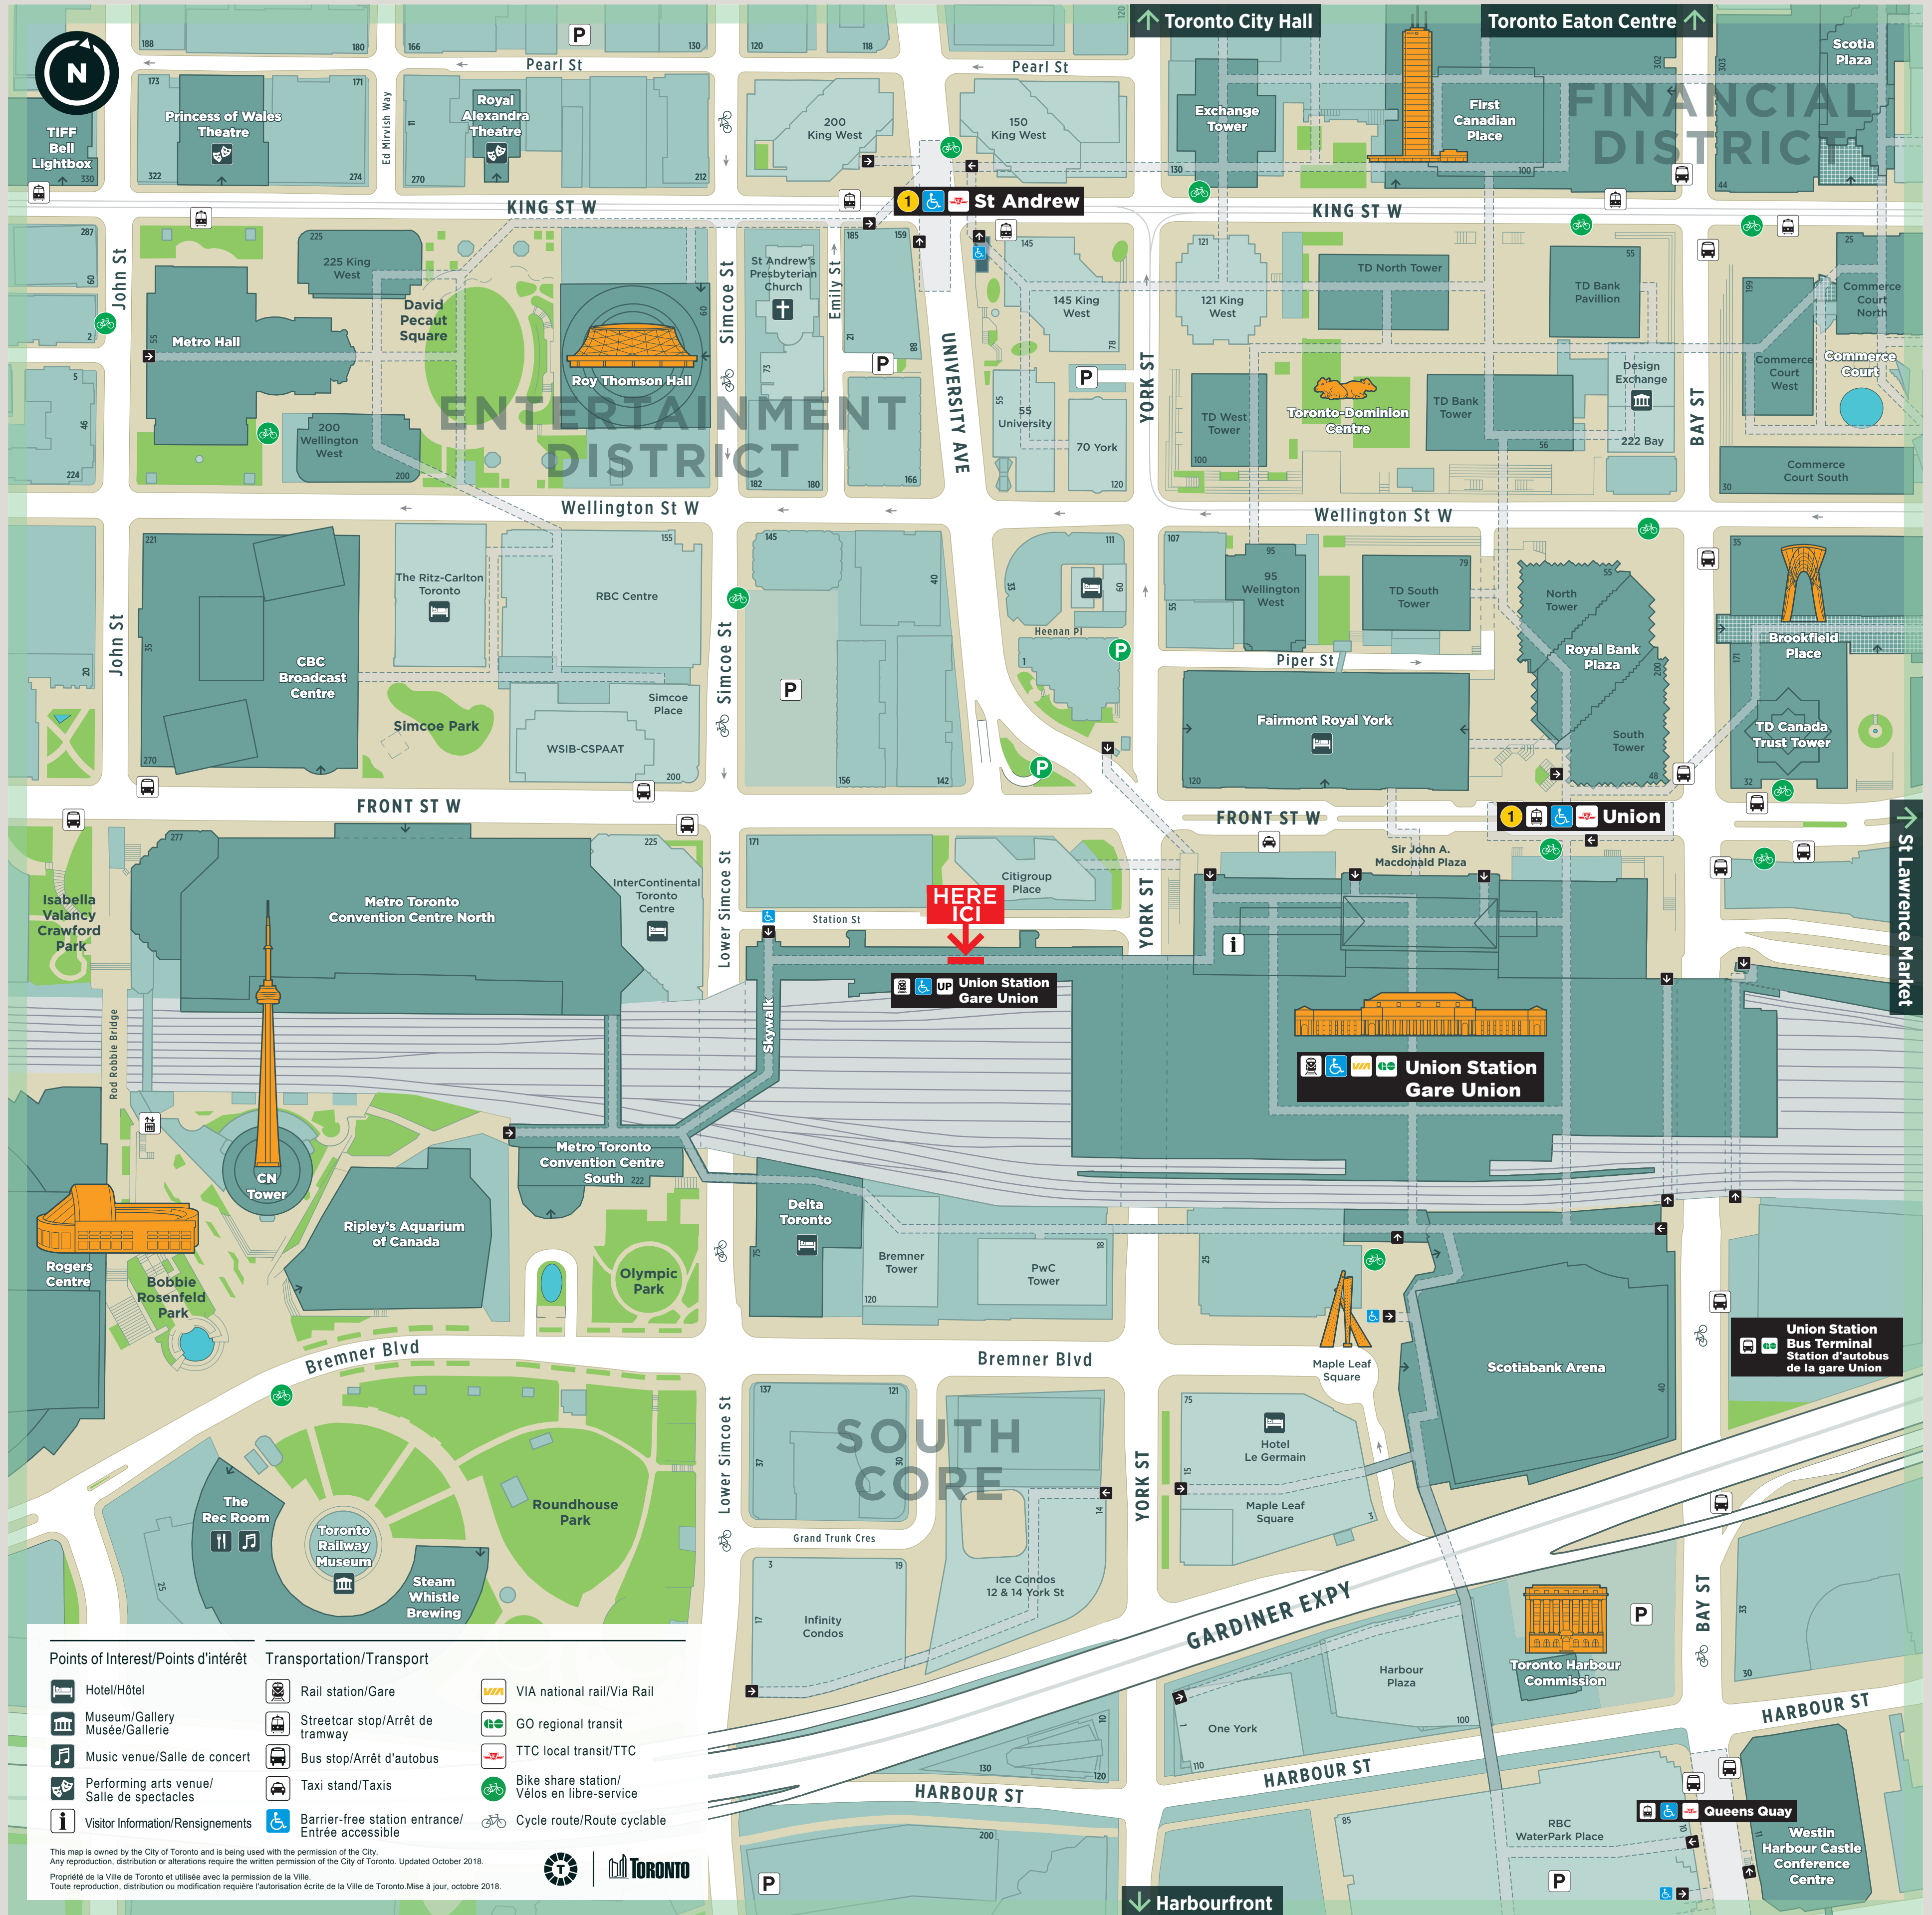

Union Station Area Map | Plan du quartier

Points of Interest/Points d'intérêt	Transportation/Transport	
Hotel/Hôtel	Rail station/Gare	VIA national rail/Via Rail
Museum/Gallery Musée/Gallerie	Streetcar stop/Arrêt de tramway	GO regional transit
Music venue/Salle de concert	Bus stop/Arrêt d'autobus	TTC local transit/TTC
Performing arts venue/ Salle de spectacles	Taxi stand/Taxis	Bike share station/ Vélos en libre-service
Visitor Information/Renseignements	Barrier-free station entrance/ Entrée accessible	Cycle route/Route cyclable